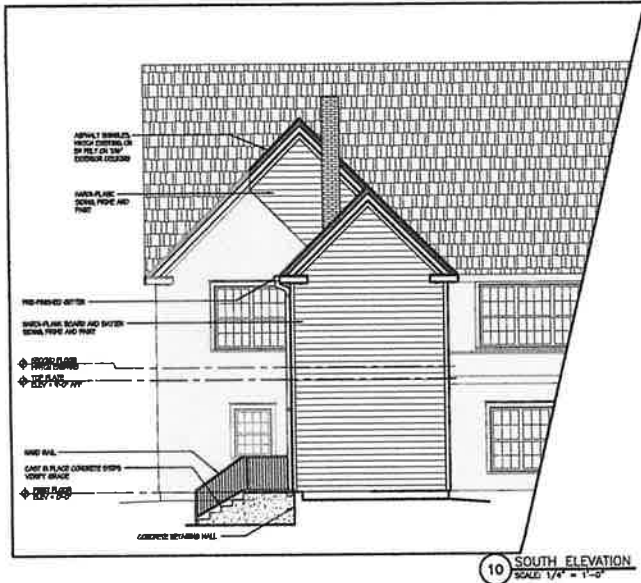

### APPROVED PROPOSAL

Construction of addition on south side of residence

A handwritten signature in cursive script that reads 'Felicity Good'. The signature is written in black ink and is positioned above a horizontal line.

Felicity Good  
Historic Preservation Officer, City of Tulsa

Date issued: April 13, 2023

Expiration: April 14, 2025

Number: HP-0440-2023

10 SOUTH ELEVATION  
SCALE: 1/4" = 1'-0"

11 FIRST FLOOR PLAN  
SCALE: 1/4" = 1'-0"