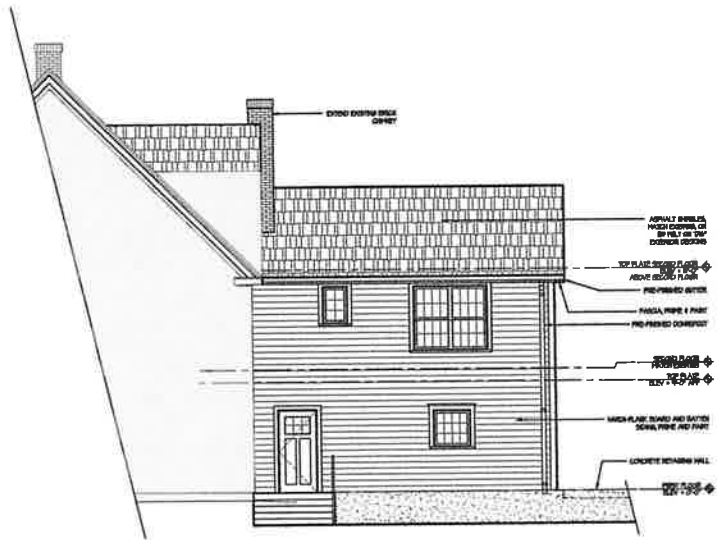

21 EAST ELEVATION
SCALE: 1/4" = 1'-0"