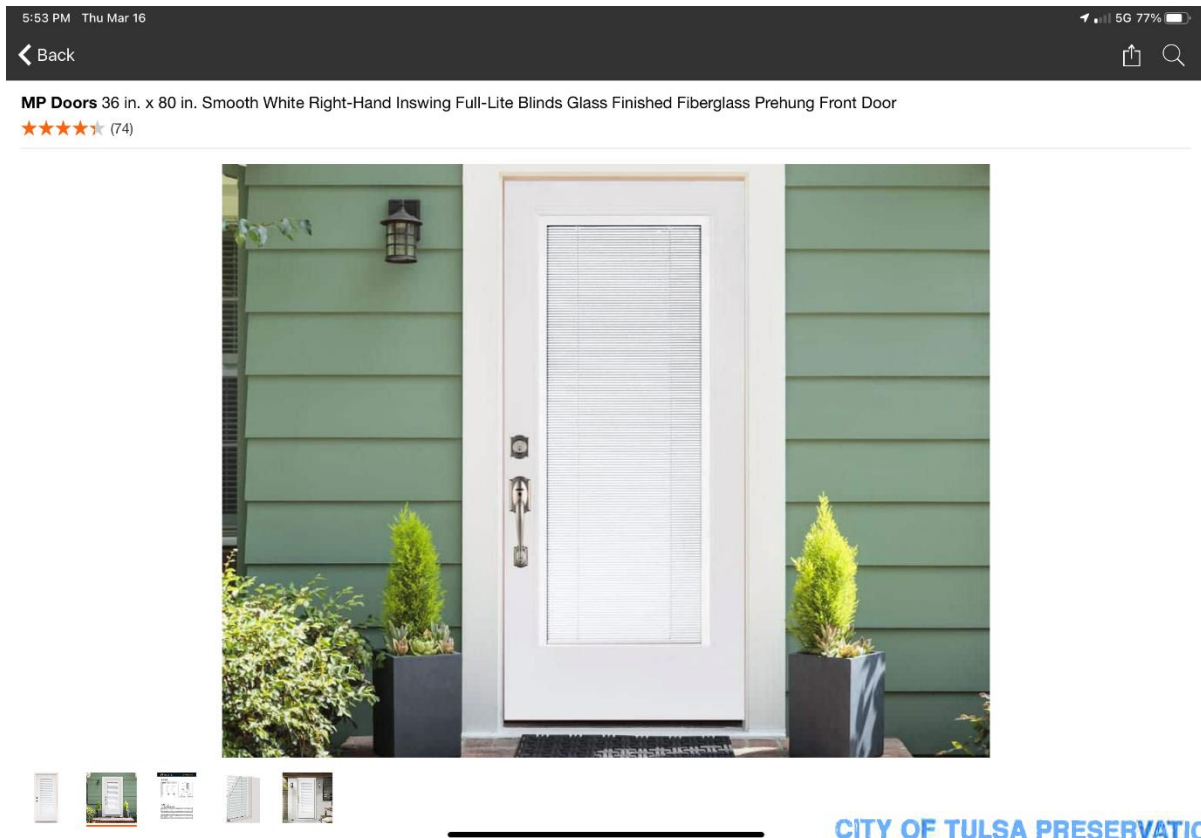

HP-0440-2023 Proposed Materials

CITY OF TULSA PRESERVATION COMMISSION

APPROVED DATE: 4/13/23

BY *Helicity Good*

SUCH APPROVED PLANS SHALL NOT BE CHANGED
MODIFIED OR ALTERED WITHOUT AUTHORIZATION